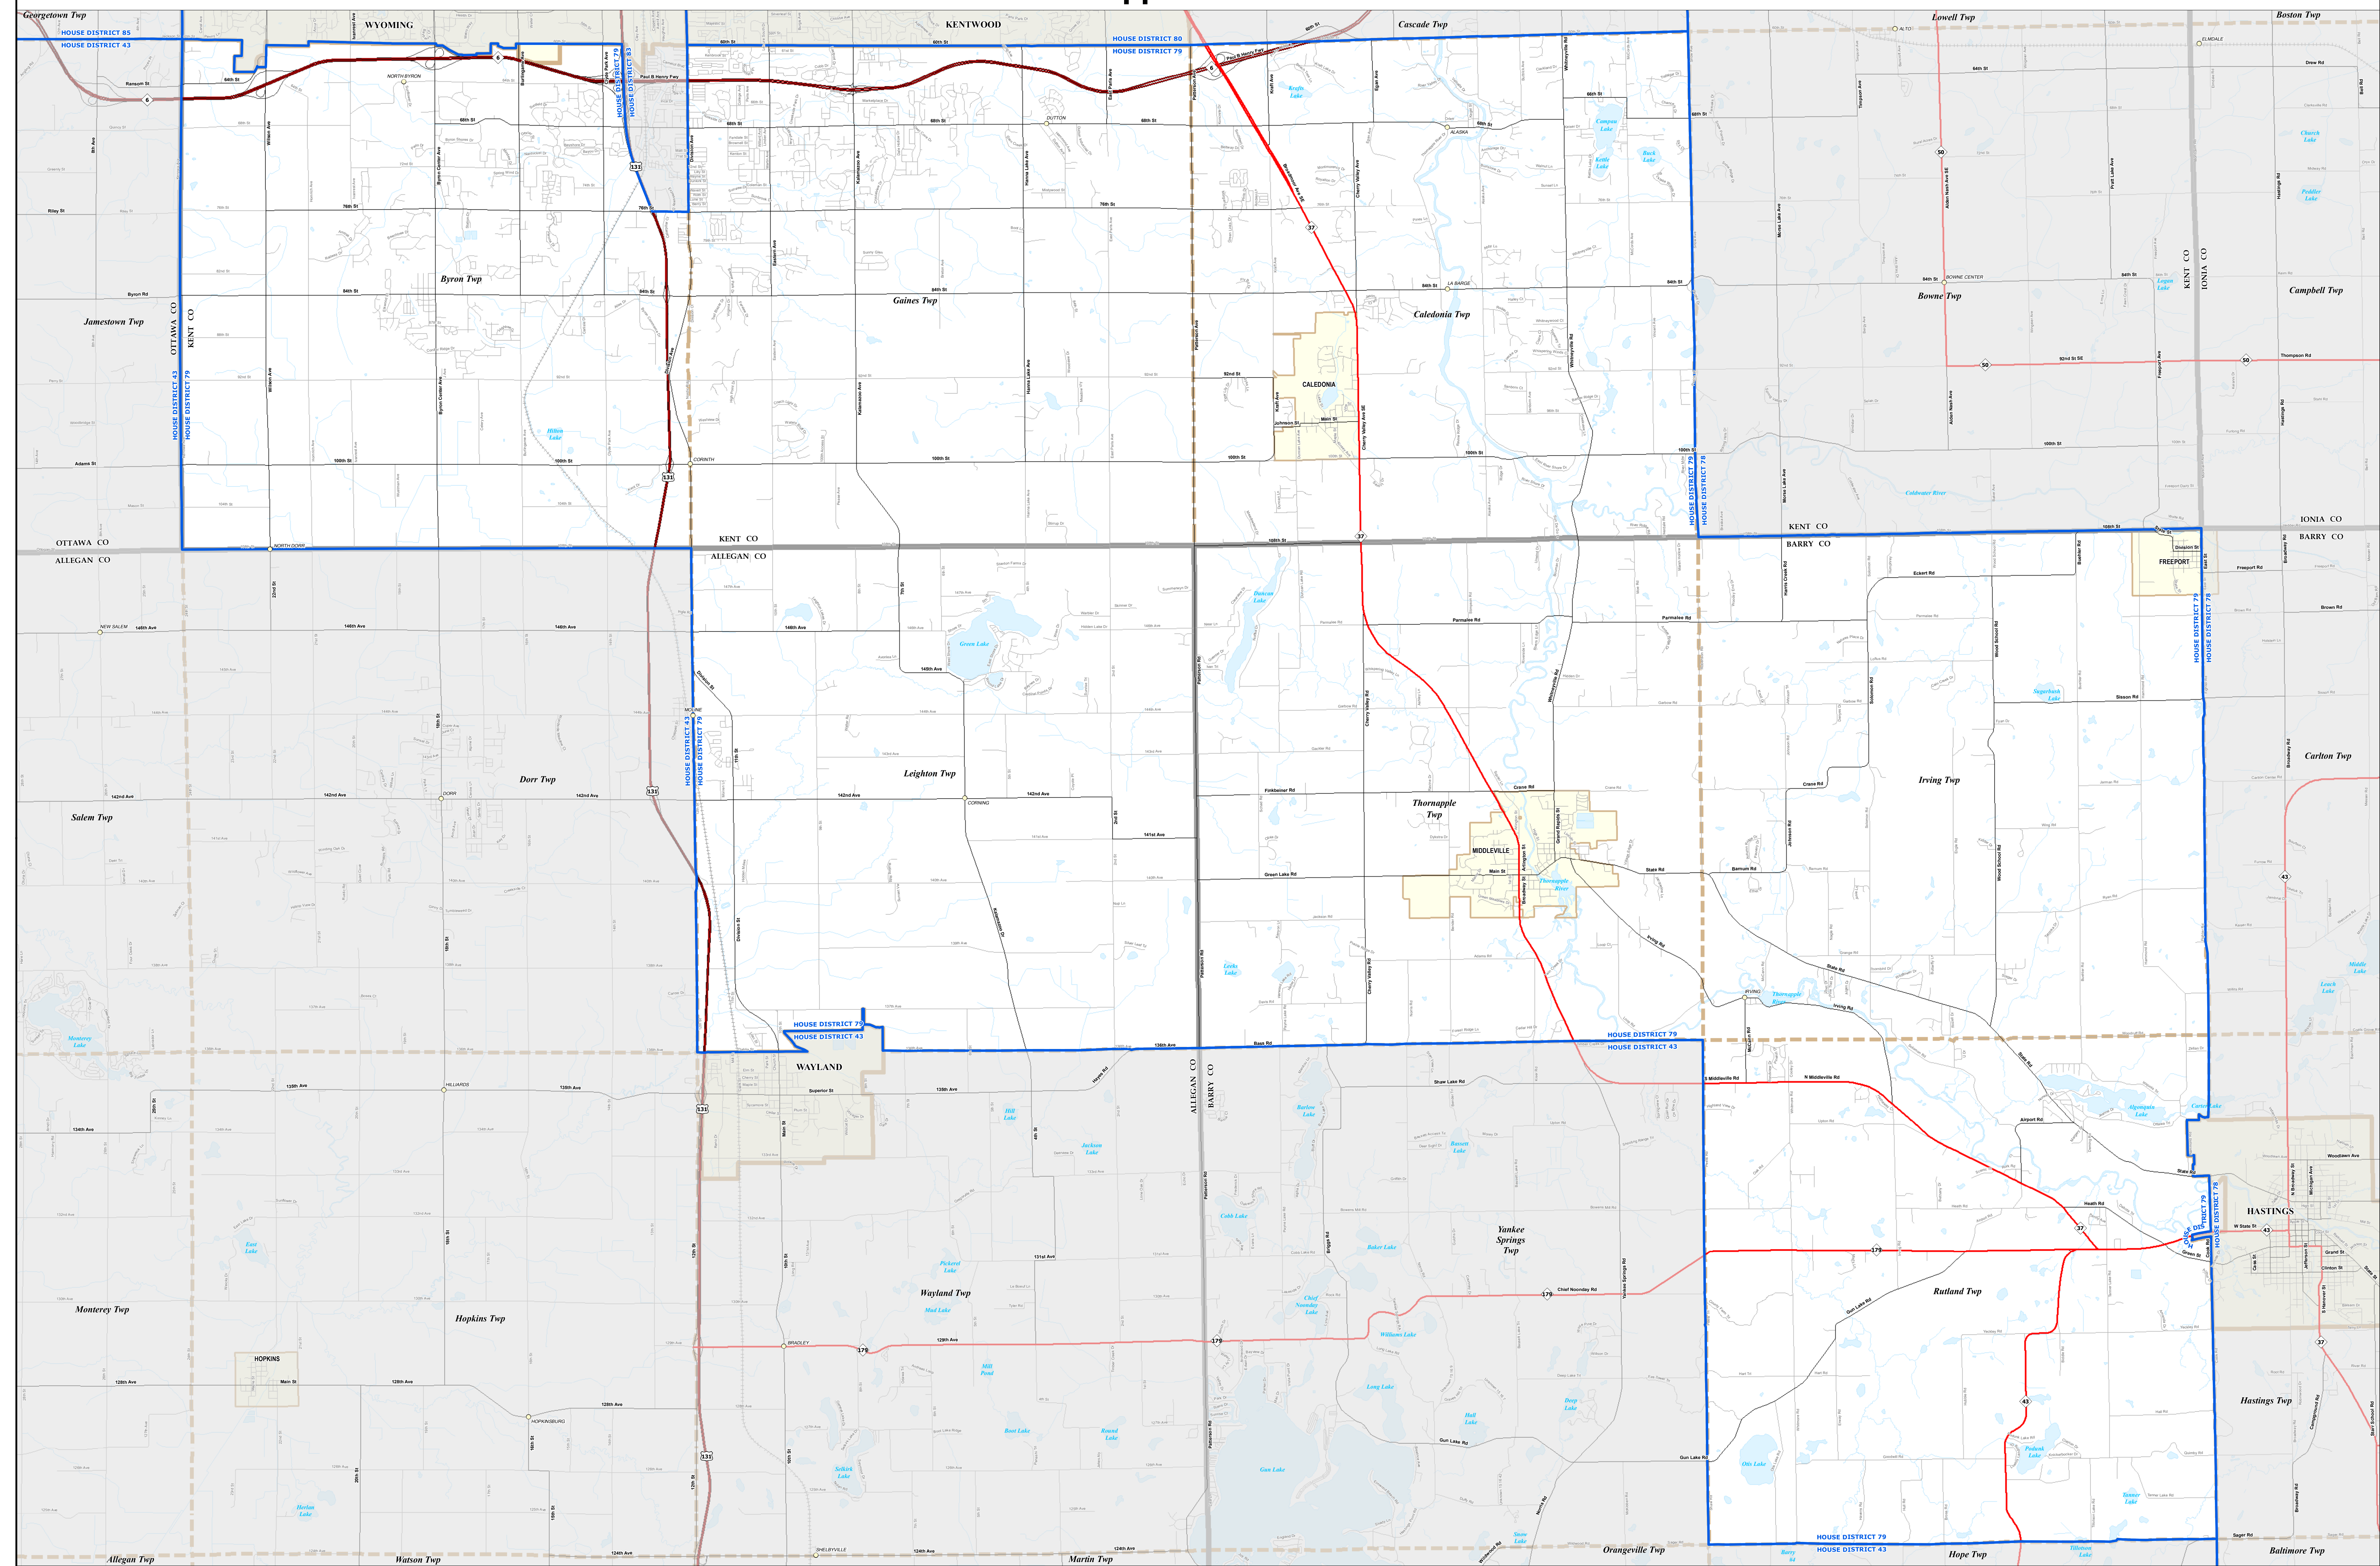

MICHIGAN STATE HOUSE DISTRICT 79

2021 Apportionment Plan

0 1 2 Miles

Legend			
	House District		Freeway
	City		Highway
	Village		Primary Road
	Unincorporated Place		Local Road
	Township		Railroad
	County		Water Feature
	State		River, Stream, or Drain